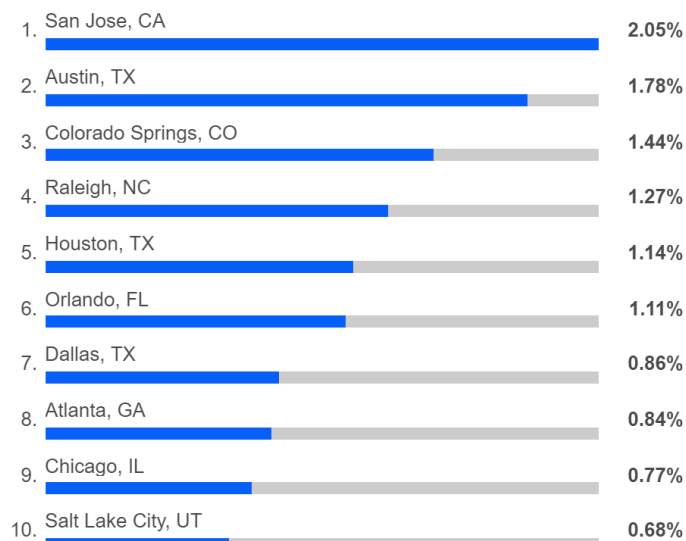

Number of resumes added or updated in the last month.

Reported years of experience ¹⁴

Reported education level ¹⁵

Technical Support Engineer jobs from May 2021

Most common employers ¹⁶

Most common locations ¹⁷