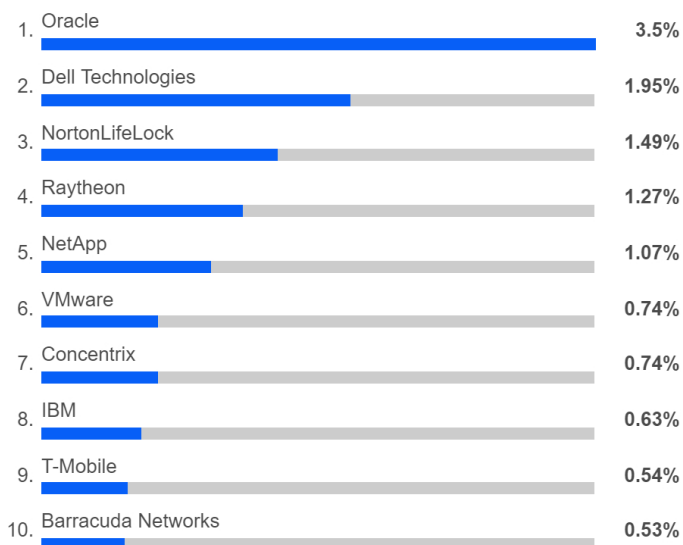

Top employers by clicks ¹¹

1. Applied Software Inc.	15.61%
2. Adobe	2.47%
3. VMware	2.2%
4. VMware Carbon Black	2.17%
5. TargetCW	1.45%
6. Dell Technologies	1.33%
7. Black Box Corporation	1.24%
8. IBOSS	1.17%
9. Ivanti	1.1%
10. Red Canary	1.07%

Technical Support Engineer jobs from May 2021

Resumes ¹²

7,177

▲ 33 since April 2021

Number of resumes from job seekers available in United States on Indeed

Resumes added or updated ¹³

410

▲ 39 since April 2021

Number of resumes added or updated in the last month.

Reported years of experience ¹⁴

Reported education level ¹⁵

Technical Support Engineer jobs from May 2021

Most common employers ¹⁶

Most common locations ¹⁷