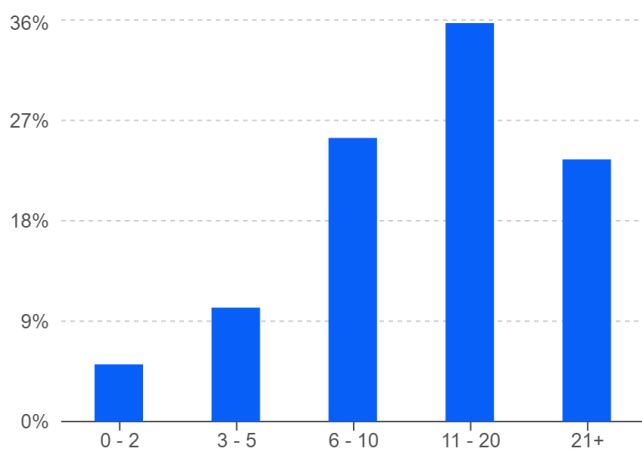

Top employers by clicks ¹¹

1. Applied Software Inc.	15.61%
2. Adobe	2.47%
3. VMware	2.2%
4. VMware Carbon Black	2.17%
5. TargetCW	1.45%
6. Dell Technologies	1.33%
7. Black Box Corporation	1.24%
8. IBOSS	1.17%
9. Ivanti	1.1%
10. Red Canary	1.07%

Technical Support Engineer jobs from May 2021

Resumes ¹²

7,177

▲ 33 since April 2021

Number of resumes from job seekers available in United States on Indeed

Resumes added or updated ¹³

410

▲ 39 since April 2021

Number of resumes added or updated in the last month.

Reported years of experience ¹⁴

Reported education level ¹⁵

Technical Support Engineer jobs from May 2021

Most common employers ¹⁶

Most common locations ¹⁷