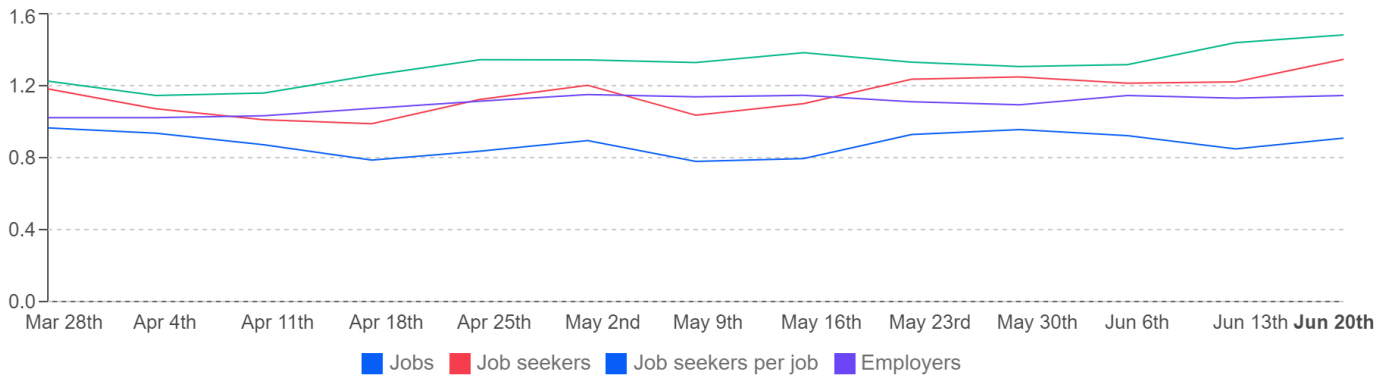

Technical Support Engineer jobs from May 2021

Trends ¹

Change over time for the selected data, indexed against the week of January 26th to February 1st 2020. The value reported is how much greater or smaller the data has become. For example, a jobs value of 1.25 would mean there were 25% more jobs that week than in the indexed week.

Competition score ²

28 / 100

Technical Support Engineer jobs are **less competitive** compared to other job markets.

Jobs ³

2,305

▲ 266 since April 2021

Number of jobs that received clicks

Job seekers ⁴