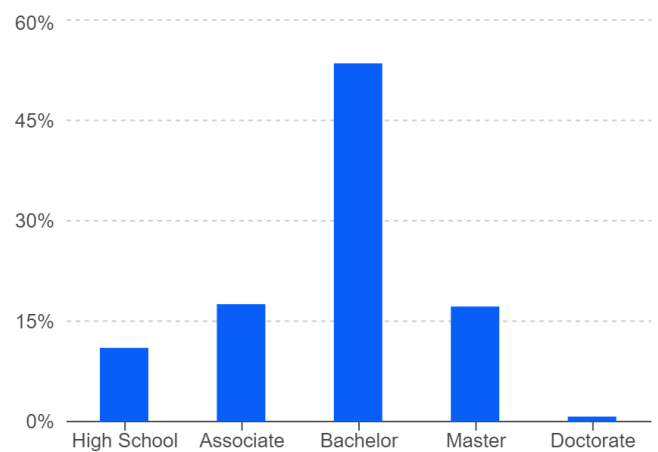

Top employers by clicks ¹¹

1. Applied Software Inc.	15.61%
2. Adobe	2.47%
3. VMware	2.2%
4. VMware Carbon Black	2.17%
5. TargetCW	1.45%
6. Dell Technologies	1.33%
7. Black Box Corporation	1.24%
8. IBOSS	1.17%
9. Ivanti	1.1%
10. Red Canary	1.07%

Technical Support Engineer jobs from May 2021

Resumes ¹²

7,177

▲ 33 since April 2021

Number of resumes from job seekers available in United States on Indeed

Resumes added or updated ¹³

410

▲ 39 since April 2021

Number of resumes added or updated in the last month.

Reported years of experience ¹⁴

Reported education level ¹⁵

Technical Support Engineer jobs from May 2021

Most common employers ¹⁶

Most common locations ¹⁷