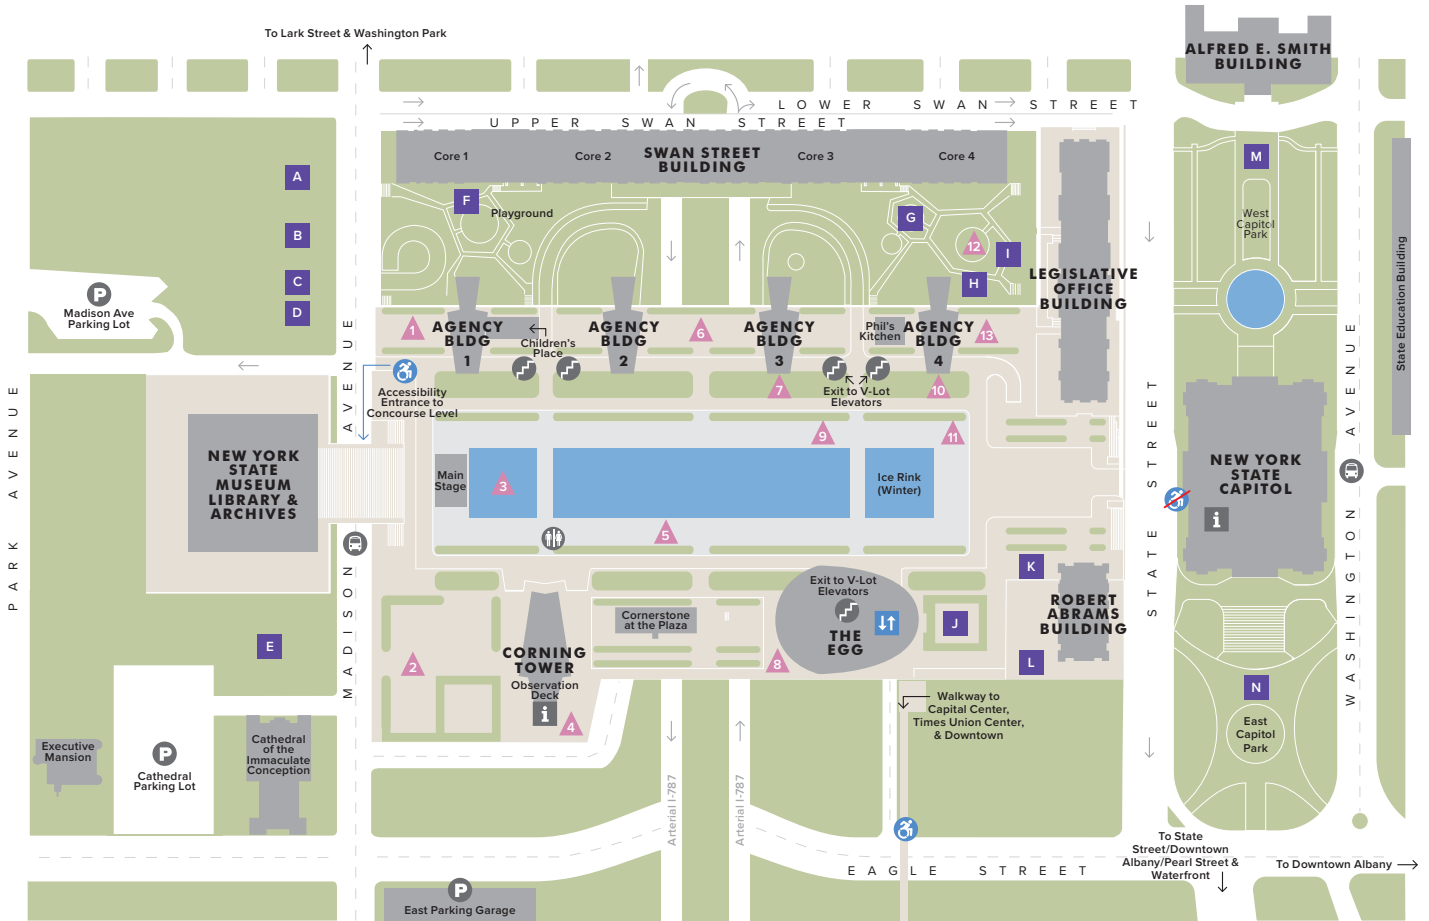

WELCOME TO THE EMPIRE STATE PLAZA

empirestateplaza.ny.gov @ f b

PLAZA LEVEL

i Information **↑** Elevator to Concourse **↗** Exit to Concourse **P** Parking **🚌** CDTA Bus Stop **→** One Way Street

▲ Governor Nelson A. Rockefeller Empire State Plaza Art Collection

- 1 **Forrest Myers**, *Untitled*, 1969-70
- 2 **Francois Stahly**, *Labyrinth*, 1970-71
- 3 **Alexander Calder**, *Triangles and Arches*, 1965
- 4 **James Rosati**, *Lippincott I*, 1967
- 5 **George Sugarman**, *Trio*, 1969-71
- 6 **Clement Meadmore**, *Verge*, 1971-72
- 7 **Ellsworth Kelly**, *Yellow Blue*, 1968
- 8 **Antoni Milkowski**, *Salem 7, 1/3*. 1965-67
- 9 **George Rickey**, *Two Lines Oblique*, 1968-71
- 10 **Claes Oldenburg**, *Geometric Mouse*, Scale A, 1/6, 1969
- 11 **Ronald Bladen**, *The Cathedral Evening*, 1972
- 12 **Julius Schmidt**, *Untitled*, 1966
- 13 **Lyman Kipp**, *Wild Rice*, 1967